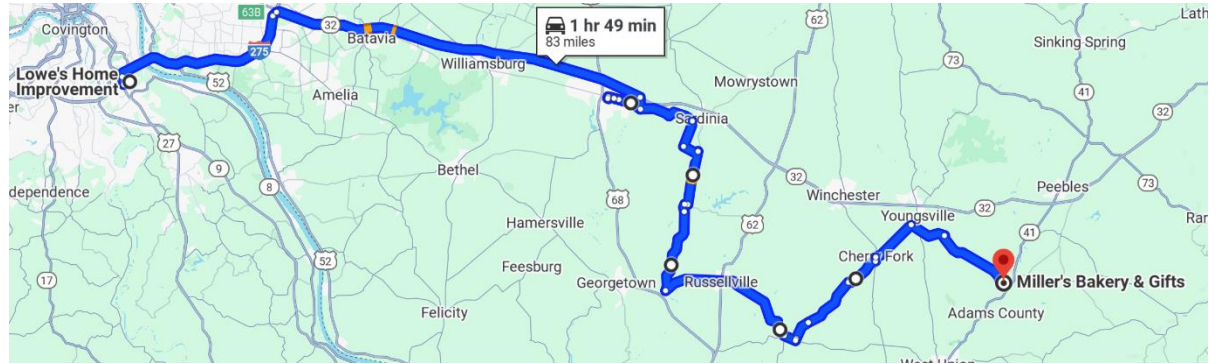

Millers Bakery Lunch Ride-19Oct2024

Destination: [Millers Bakery, West Union, OH](#)

Approximate Mileage: 80+ miles to Bakery from Lowes (2 hours)

Depart: Lowes at 9:30AM

Overnight: [No](#)

Highlights:

- Longer ride, so will take 32 on the way out and AA on return
- Twisties on the return route
- Visit the bakery, bulk food store and the furniture store
- Deli type food, sandwiches
- Covered picnic area
- Hours 9AM – 5PM on Saturdays
- Parking on site – looks to be gravel
- Come with your bike, leave with a new dining room set

Millers Bakery Lunch Ride-19Oct2024

Suggested Route:

To Millers
471
275
32
TriCounty
Purdy
125
Decatur
Wheat Ridge

Return
Wheat Ridge
41
125
763
62
9